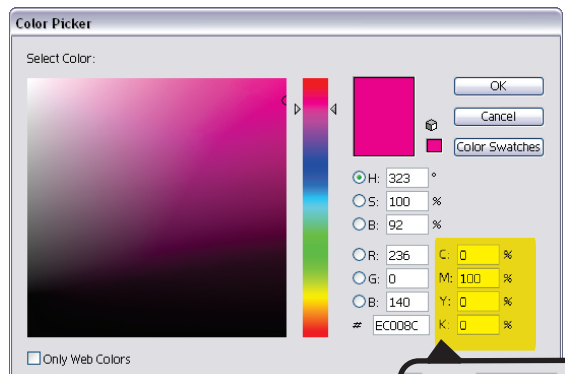

Step 01 - Fill in 100K (Black Colour) and 100M (Magenta Colour)

If you want your artwork to be printed in this colour

Prepare your artwork file like this

Filled with K(Black) and M(Magenta) to represent the actual artwork colour.

Step 02 - Choose the Spot Colour During Ordering Process

During ordering process, you will be required to indicate the actual colour of your artwork. In this example, K(Black) = EX BLU 03 and M(Magenta) = EX ORG 01

[\[view spot colour chart\]](#)

Front: K

- Please Select -
- EX BLK 01
- EX BLU 01
- EX BLU 02
- EX BLU 03**
- EX BLU 04
- EX BRW 01
- EX CYN 01
- EX GRN 04
- EX GRN 05
- EX GRN 06
- EX MAG 01
- EX MAR 01
- EX ORG 01
- EX PUR 01
- EX RED 01
- EX RED 03
- EX VIO 01
- EX YEL 01