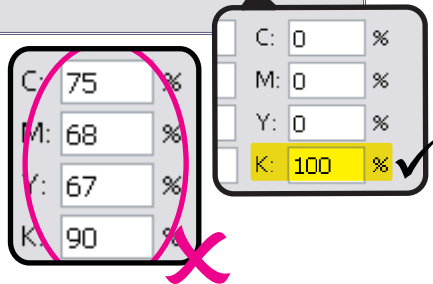

Step 01 - Fill in 100K (Black Colour) and 100M (Magenta Colour)

If you want your artwork to be printed in this colour

Prepare your artwork file like this

Filled with K(Black) and M(Magenta) to represent the actual artwork colour.

Step 02 - Choose the Spot Colour During Ordering Process

During ordering process, you will be required to indicate the actual colour of your artwork. In this example, K(Black) = EX BLU 03 and M(Magenta) = EX ORG 01