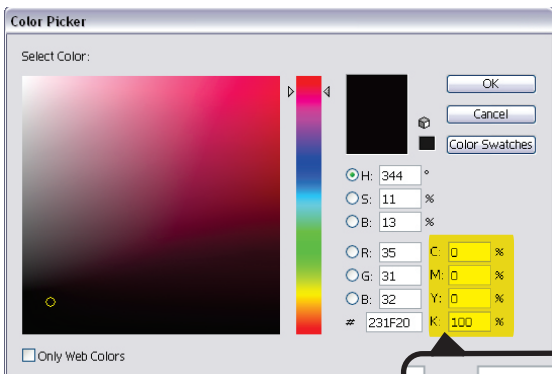

Step 01 - Fill in 100K (Black Colour) and 100M (Magenta Colour)

If you want your artwork to be printed in this colour

Prepare your artwork file like this

Filled with K(Black) and M(Magenta) to represent the actual artwork colour.

Step 02 - Choose the Spot Colour During Ordering Process

During ordering process, you will be required to indicate the actual colour of your artwork. In this example, K(Black) = EX BLU 03 and M(Magenta) = EX ORG 01

[\[view spot colour chart\]](#)

Front: K

- Please Select -
- EX BLK 01
- EX BLU 01
- EX BLU 02
- EX BLU 03**
- EX BLU 04
- EX BRW 01
- EX CYN 01
- EX GRN 04
- EX GRN 05
- EX GRN 06
- EX MAG 01
- EX MAR 01
- EX ORG 01
- EX PUR 01
- EX RED 01
- EX RED 03
- EX VIO 01
- EX YEL 01