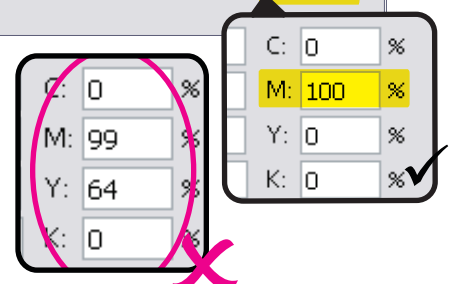

Step 01 - Fill in 100K (Black Colour) and 100M (Magenta Colour)

If you want your artwork to be printed in this colour

Prepare your artwork file like this

Filled with K(Black) and M(Magenta) to represent the actual artwork colour.

Step 02 - Choose the Spot Colour During Ordering Process

During ordering process, you will be required to indicate the actual colour of your artwork. In this example, K(Black) = EX BLU 03 and M(Magenta) = EX ORG 01