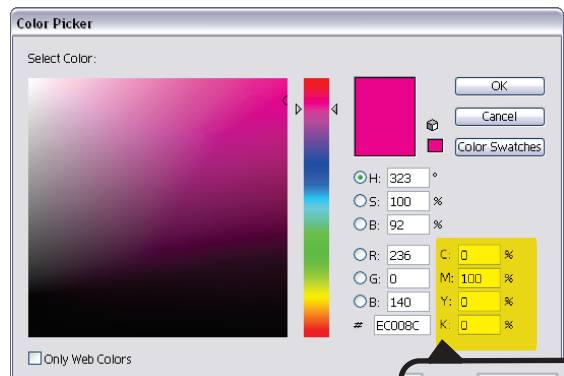

Step 01 - Fill in 100K (Black Colour) and 100M (Magenta Colour)

If you want your artwork to be printed in this colour

Prepare your artwork file like this

Filled with K(Black) and M(Magenta) to represent the actual artwork colour.

Step 02 - Choose the Spot Colour During Ordering Process

During ordering process, you will be required to indicate the actual colour of your artwork. In this example, K(Black) = EX BLU 03 and M(Magenta) = EX ORG 01

[\[view spot colour chart\]](#)

Front: K

- Please Select -
- EX BLK 01
- EX BLU 01
- EX BLU 02
- EX BLU 03**
- EX BLU 04
- EX BRW 01
- EX CYN 01
- EX GRN 04
- EX GRN 05
- EX GRN 06
- EX MAG 01
- EX MAR 01
- EX ORG 01
- EX PUR 01
- EX RED 01
- EX RED 03
- EX VIO 01
- EX YEL 01