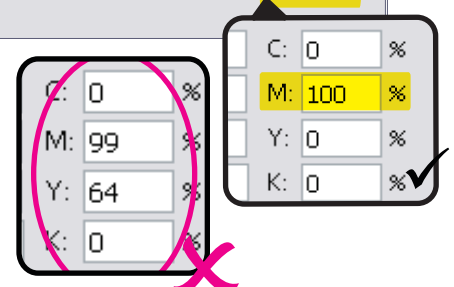

Step 01 - Fill in 100K (Black Colour) and 100M (Magenta Colour)

If you want your artwork to be printed in this colour

Prepare your artwork file like this

Filled with K(Black) and M(Magenta) to represent the actual artwork colour.

Step 02 - Choose the Spot Colour During Ordering Process

During ordering process, you will be required to indicate the actual colour of your artwork. In this example, K(Black) = EX BLU 03 and M(Magenta) = EX ORG 01