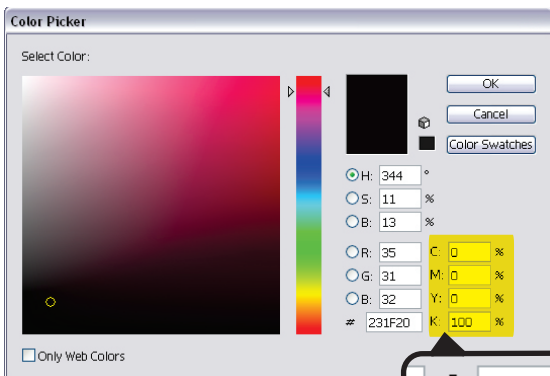

Step 01 - Fill in 100K (Black Colour) and 100M (Magenta Colour)

If you want your artwork to be printed in this colour

Prepare your artwork file like this

Filled with K(Black) and M(Magenta) to represent the actual artwork colour.

Step 02 - Choose the Spot Colour During Ordering Process

During ordering process, you will be required to indicate the actual colour of your artwork. In this example, K(Black) = EX BLU 03 and M(Magenta) = EX ORG 01

[\[view spot colour chart\]](#)

Front: K

- Please Select -
- EX BLK 01
- EX BLU 01
- EX BLU 02
- EX BLU 03**
- EX BLU 04
- EX BRW 01
- EX CYN 01
- EX GRN 04
- EX GRN 05
- EX GRN 06
- EX MAG 01
- EX MAR 01
- EX ORG 01
- EX PUR 01
- EX RED 01
- EX RED 03
- EX VIO 01
- EX YEL 01