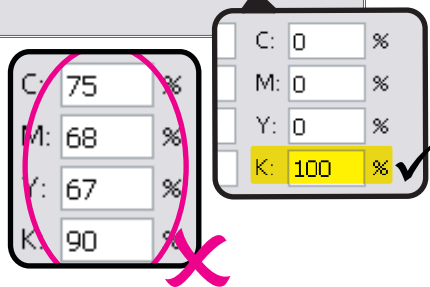

Step 01 - Fill in 100K (Black Colour) and 100M (Magenta Colour)

If you want your artwork to be printed in this colour

Prepare your artwork file like this

Filled with K(Black) and M(Magenta) to represent the actual artwork colour.

Step 02 - Choose the Spot Colour During Ordering Process

During ordering process, you will be required to indicate the actual colour of your artwork. In this example, K(Black) = EX BLU 03 and M(Magenta) = EX ORG 01